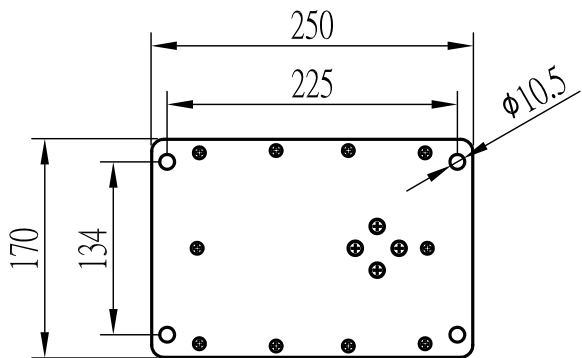

Top

Bottom

Extended Length

Retracted Length

Stroke

Stroke	450	261	140
Retracted Length	660	550	330
Extended Length	1110	811	470

UNIT:mm

MOTTECK[®]
MOTORIZE OUR WORLD