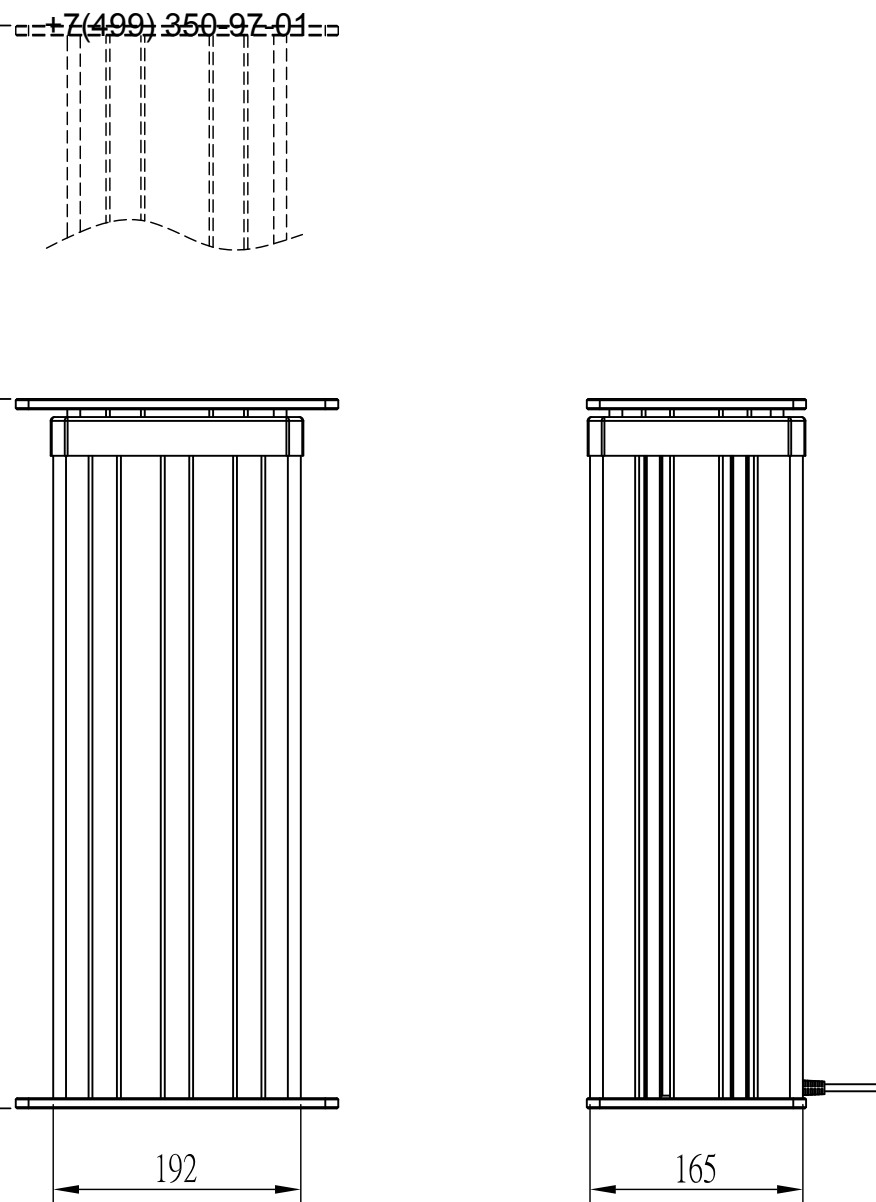

Top

Bottom

Extended Length

Retracted Length

Stroke

Stroke	450	261	140
Retracted Length	660	550	330
Extended Length	1110	811	470

UNIT:mm

MOTTECK[®]
MOTORIZE OUR WORLD

DATE:
13 June 2016

TITLE:

DLC2 Lifting Column