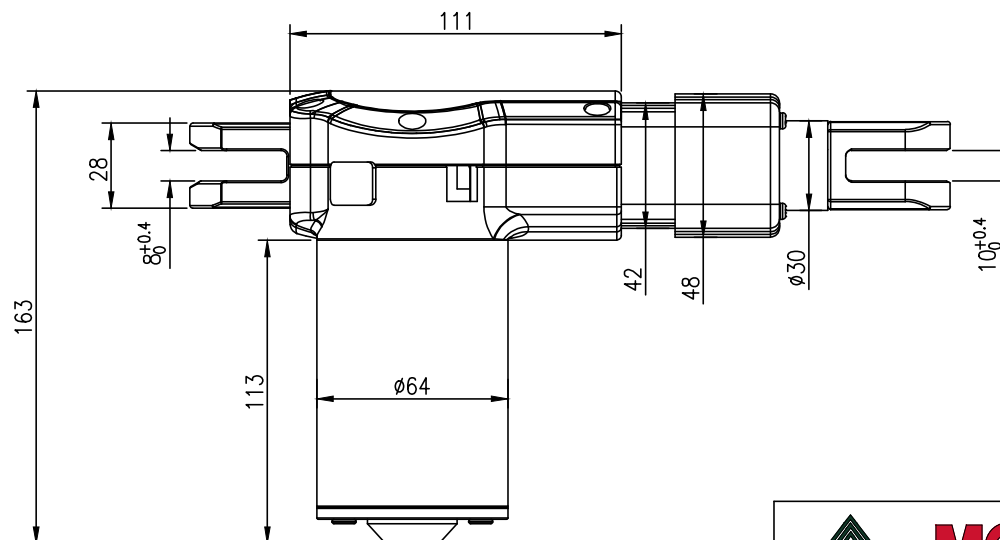

Pivot angle

UNIT: mm

 MOTTECK [®] MOTORIZE OUR WORLD	DATE:
	26 April 2014
TITLE:	
Linear Actuator GD70	