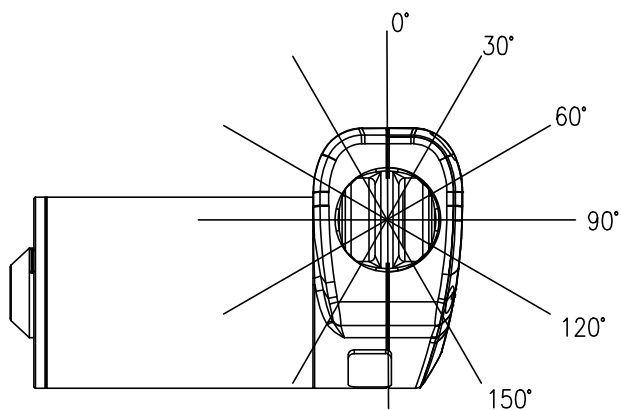

Pivot angle

UNIT: mm

 MOTTECK [®] MOTORIZE OUR WORLD	DATE:
	26 April 2014
TITLE:	
Linear Actuator GD70	