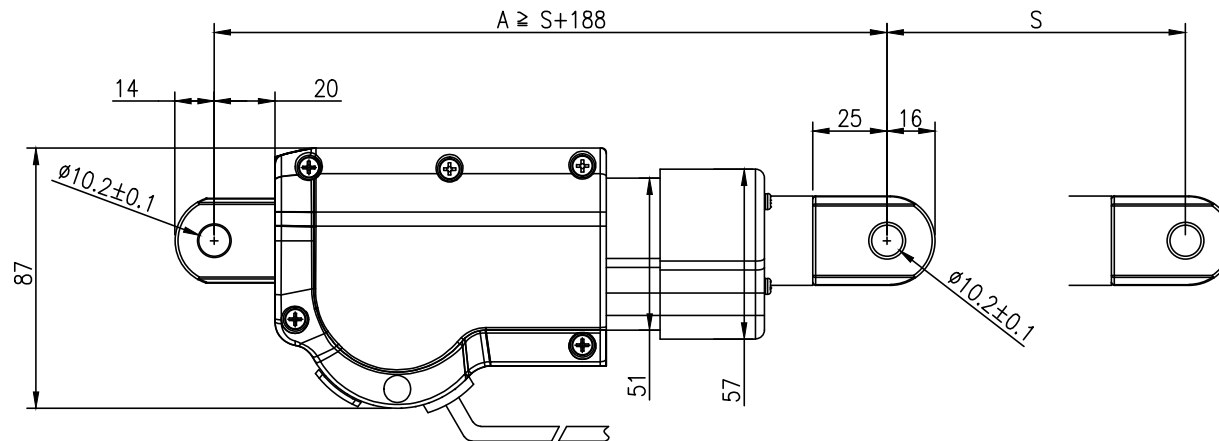

Pivot angle

UNIT: mm

 MOTTECK [®] MOTORIZE OUR WORLD	DATE:
	26 April 2014
TITLE:	
Linear Actuator GD70	