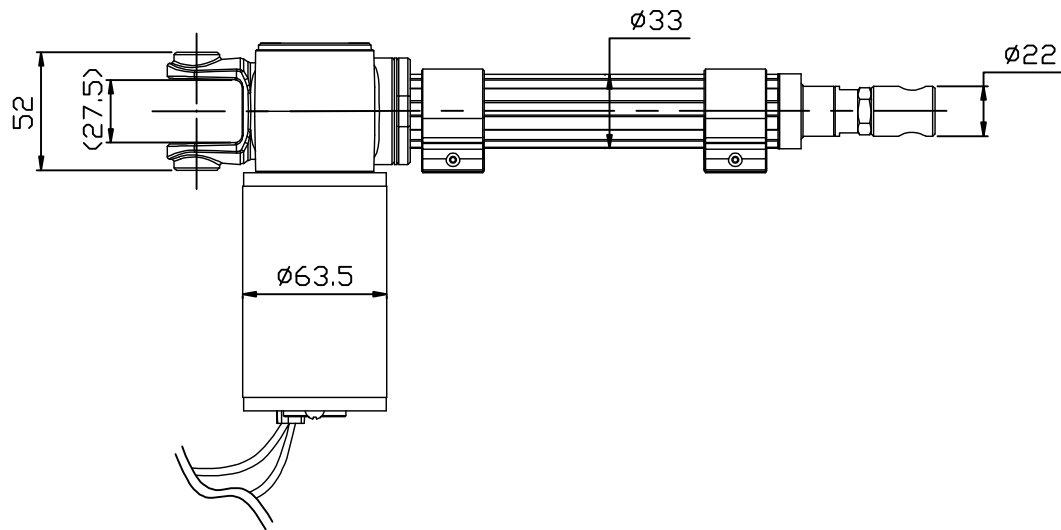

S	100	150	200	250	300
A	315	365	415	465	515

Motor mounting direction:

Front Connector:

C1X
Hole

C2X
Groove Connector

C3X
NO Hole

 MOTTECK [®] MOTORIZE OUR WORLD	DATE:
	14 April 2014
TITLE:	
Linear Actuator ID13A	