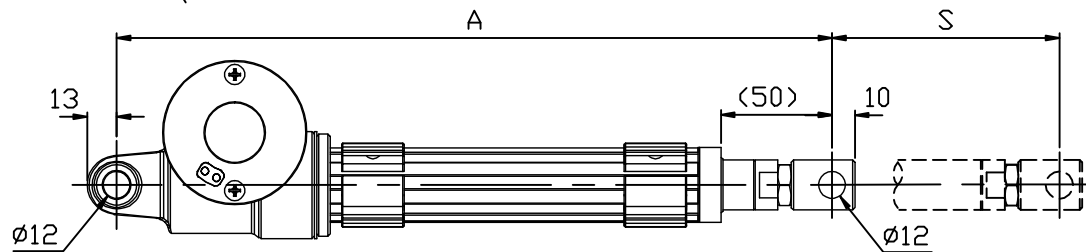

S	100	150	200	250	300
A	315	365	415	465	515

Motor mounting direction:

Front Connector:

C1X
Hole

C2X
Groove Connector

C3X
NO Hole

 MOTTECK [®] MOTORIZE OUR WORLD	DATE:
	14 April 2014
TITLE:	
Linear Actuator ID13A	