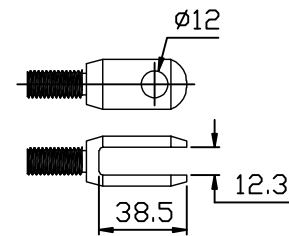

S	100	150	200	250	300
A	315	365	415	465	515

Motor mounting direction:

Front Connector:

C1X
Hole

C2X
Groove Connector

C3X
NO Hole

 MOTTECK [®] MOTORIZE OUR WORLD	DATE:
	14 April 2014
TITLE:	
Linear Actuator ID13A	