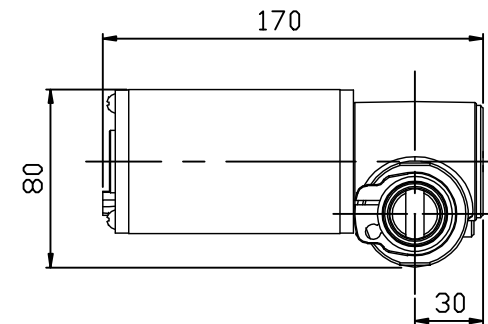

S	100	150	200	250	300
A	315	365	415	465	515

Motor mounting direction:

Front Connector:

C1X
Hole

C2X
Groove Connector

C3X
NO Hole

 MOTTECK [®] MOTORIZE OUR WORLD	DATE:
	14 April 2014
TITLE:	
Linear Actuator ID13A	