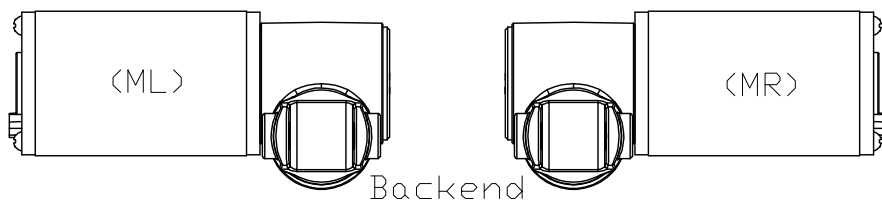

S	100	150	200	250	300
A	315	365	415	465	515

Motor mounting direction:

Front Connector:

C1X
Hole

C2X
Groove Connector

C3X
NO Hole

 MOTTECK [®] MOTORIZE OUR WORLD	DATE:
	14 April 2014
TITLE:	
Linear Actuator ID13A	