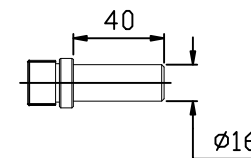

S	100	150	200	250	300
A	315	365	415	465	515

Motor mounting direction:

Front Connector:

C1X
Hole

C2X
Groove Connector

C3X
NO Hole

 MOTTECK [®] MOTORIZE OUR WORLD	DATE:
	14 April 2014
TITLE:	
Linear Actuator ID13A	