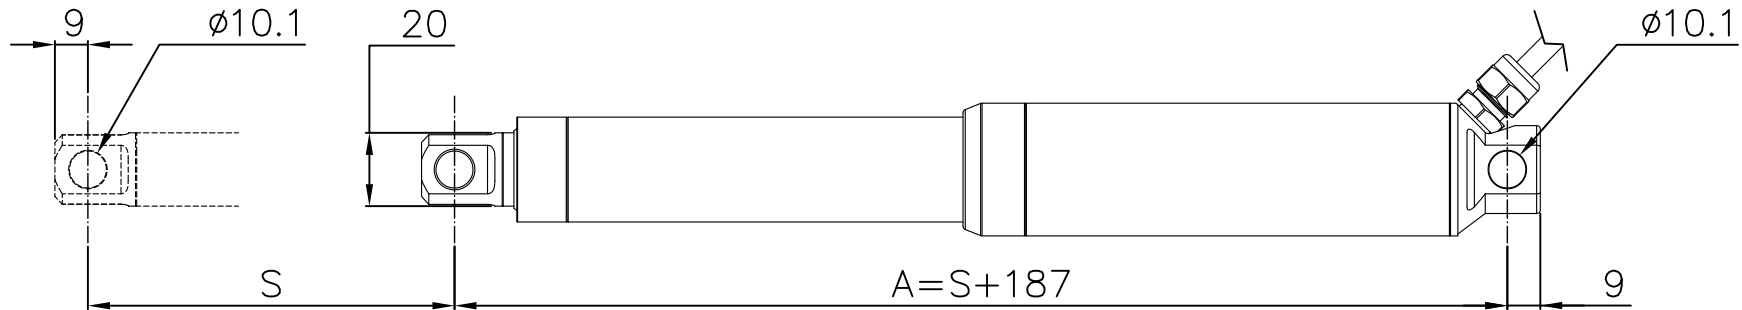

S	50	100	150	200	250	300	350	400
A	237	287	337	387	437	487	537	587

 MOTTECK [®] MOTORIZE OUR WORLD	DATE:
	15 March 2017
TITLE:	
Linear Actuator LD12	