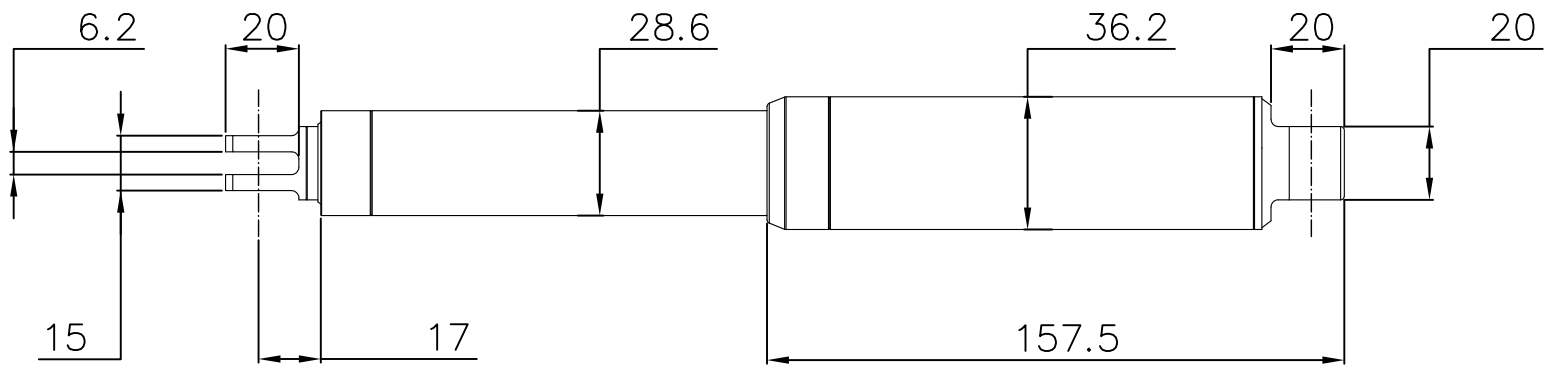

S	50	100	150	200	250	300	350	400
A	237	287	337	387	437	487	537	587

 MOTTECK [®] MOTORIZE OUR WORLD	DATE:
	15 March 2017
TITLE:	
Linear Actuator LD12	