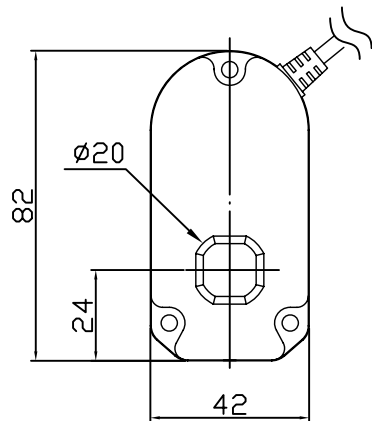

S	50	100	150	200	250	300
A	158	209	260	311	362	413

Front Connector:

C1X Hole

C2X Plastic Connector

C3X Universal Joint  
(Retracted Length+41mm)

	MOTTECK <sup>®</sup>	DATE:
	MOTORIZE OUR WORLD	14 April 2014
TITLE:		
Linear Actuator LD3Q		