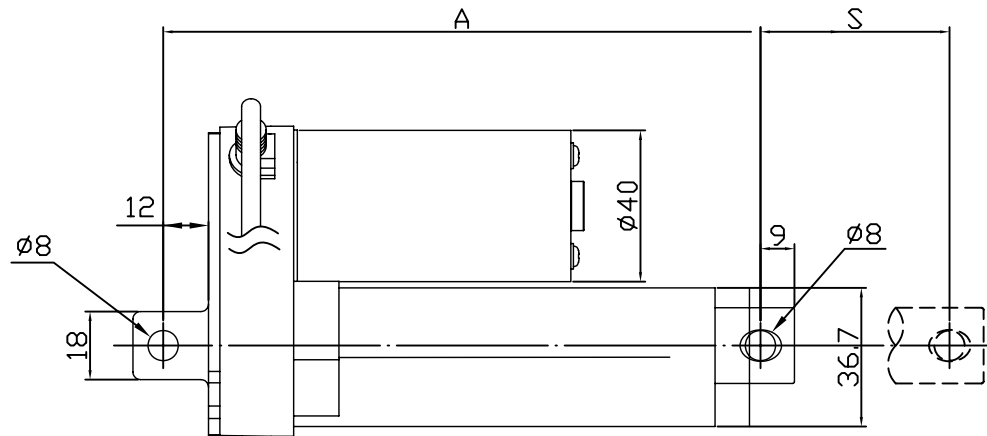

S	50	100	150	200	250	300
A	158	209	260	311	362	413

Front Connector:

C1X Hole

C2X Plastic Connector

C3X Universal Joint  
(Retracted Length+41mm)

	MOTTECK <sup>®</sup>	DATE:
	MOTORIZE OUR WORLD	14 April 2014
TITLE:		
Linear Actuator LD3Q		