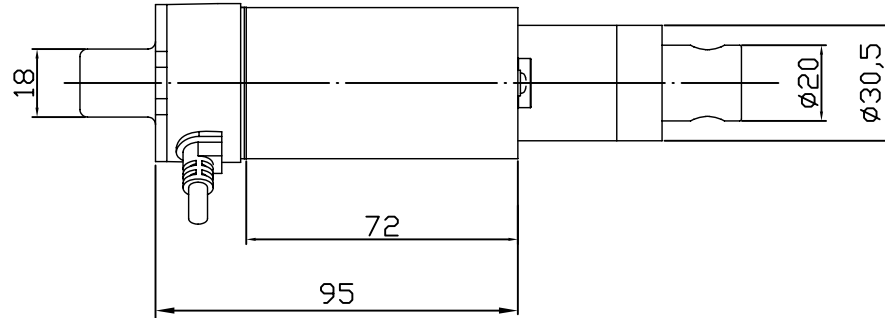

S	50	100	150	200	250	300
A	158	209	260	311	362	413

Front Connector:

C1X Hole

C2X Plastic Connector

C3X Universal Joint  
(Retracted Length+41mm)

	MOTTECK <sup>®</sup>	DATE:
	MOTORIZE OUR WORLD	14 April 2014
TITLE:		
Linear Actuator LD3Q		