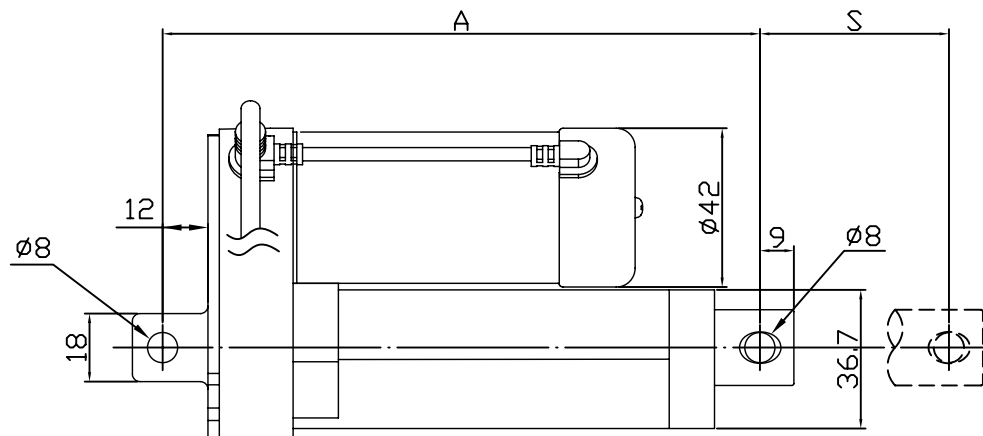

S	50	100	150	200	250	300
A	158	209	260	311	362	413

Front Connetor:

C1X
Hole

C2X
Plastic Connetor

C3X
Universal Joint
(Retracted Length+41mm)

 MOTTECK [®] MOTORIZE OUR WORLD	DATE:
	14 April 2014
TITLE:	
Linear Actuator LD3Q(HS)	