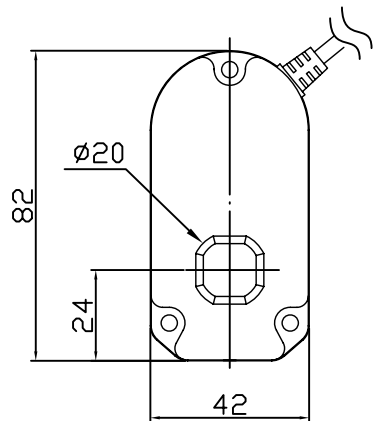

S	50	100	150	200	250	300
A	158	209	260	311	362	413

Front Connetor:

C1X
Hole

C2X
Plastic Connetor

C3X
Universal Joint
(Retracted Length+41mm)

 MOTTECK [®] MOTORIZE OUR WORLD	DATE:
	14 April 2014
TITLE:	
Linear Actuator LD3Q(HS)	