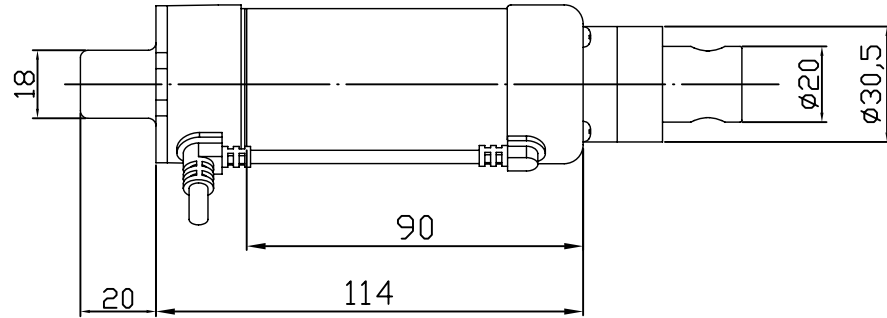

S	50	100	150	200	250	300
A	158	209	260	311	362	413

Front Connetor:

C1X
Hole

C2X
Plastic Connetor

C3X
Universal Joint
(Retracted Length+41mm)

 MOTTECK [®] MOTORIZE OUR WORLD	DATE:
	14 April 2014
TITLE:	
Linear Actuator LD3Q(HS)	