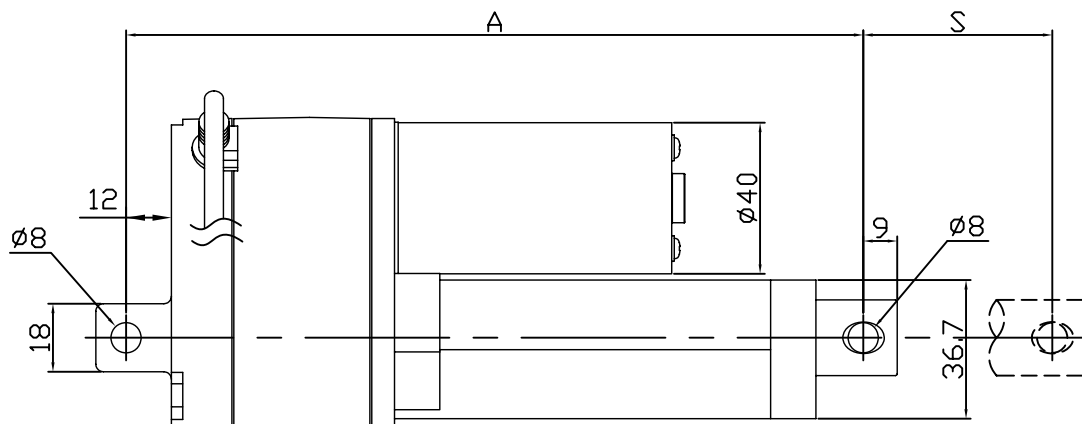

S	50	100	150	200	250	300
A	195	246	297	348	399	450

Front Connector:

C1X
Hole

C2X
Plastic Connector

C3X
Universal Joint
(Retracted Length+41mm)

 MOTTECK [®] MOTORIZE OUR WORLD	DATE:
	14 April 2014
TITLE:	
Linear Actuator LD3Q(POT)	