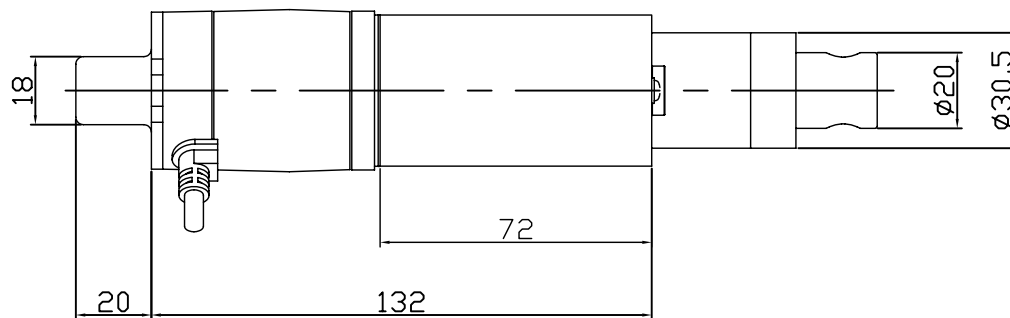

S	50	100	150	200	250	300
A	195	246	297	348	399	450

Front Connector:

C1X
Hole

C2X
Plastic Connector

C3X
Universal Joint
(Retracted Length+41mm)

 MOTTECK [®] MOTORIZE OUR WORLD	DATE:
	14 April 2014
TITLE:	
Linear Actuator LD3Q(POT)	