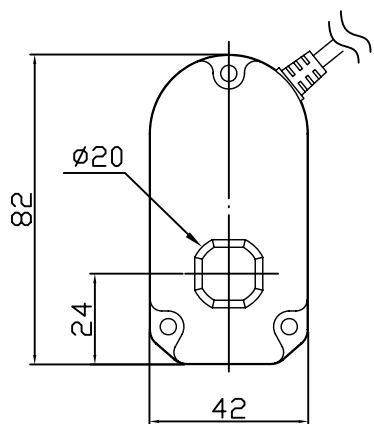

S	50	100	150	200	250	300
A	195	246	297	348	399	450

Front Connector:

C1X
Hole

C2X
Plastic Connector

C3X
Universal Joint
(Retracted Length+41mm)

 MOTTECK [®] MOTORIZE OUR WORLD	DATE:
	14 April 2014
TITLE:	
Linear Actuator LD3Q(POT)	