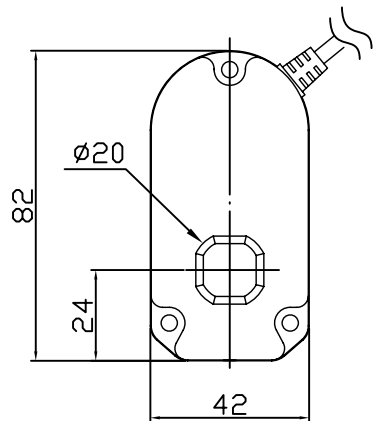

S	50	100	150	200	250	300
A	158	209	260	311	362	413

Front Connetor:

C1X  
Hole

C2X  
Plastic Connetor

C3X  
Universal Joint  
(Retracted Length+41mm)

 <b>MOTTECK</b> <sup>®</sup> MOTORIZE OUR WORLD	DATE:
	14 April 2014
TITLE:	
Linear Actuator LD3(HS)	