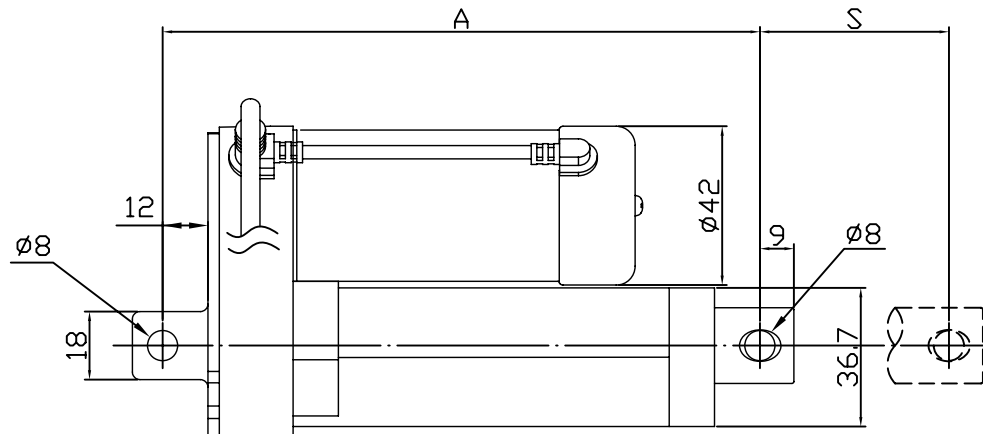

S	50	100	150	200	250	300
A	158	209	260	311	362	413

Front Connetor:

C1X  
Hole

C2X  
Plastic Connetor

C3X  
Universal Joint  
(Retracted Length+41mm)

 <b>MOTTECK</b> <sup>®</sup> MOTORIZE OUR WORLD	DATE:
	14 April 2014
TITLE:	
Linear Actuator LD3(HS)	