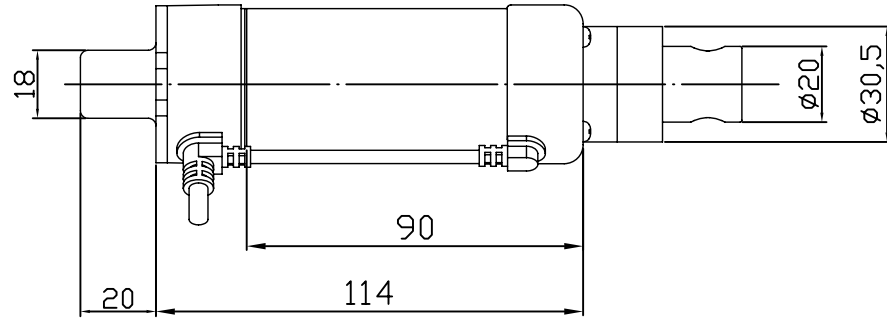

S	50	100	150	200	250	300
A	158	209	260	311	362	413

Front Connetor:

C1X  
Hole

C2X  
Plastic Connetor

C3X  
Universal Joint  
(Retracted Length+41mm)

 <b>MOTTECK</b> <sup>®</sup> MOTORIZE OUR WORLD	DATE:
	14 April 2014
TITLE:	
Linear Actuator LD3(HS)	