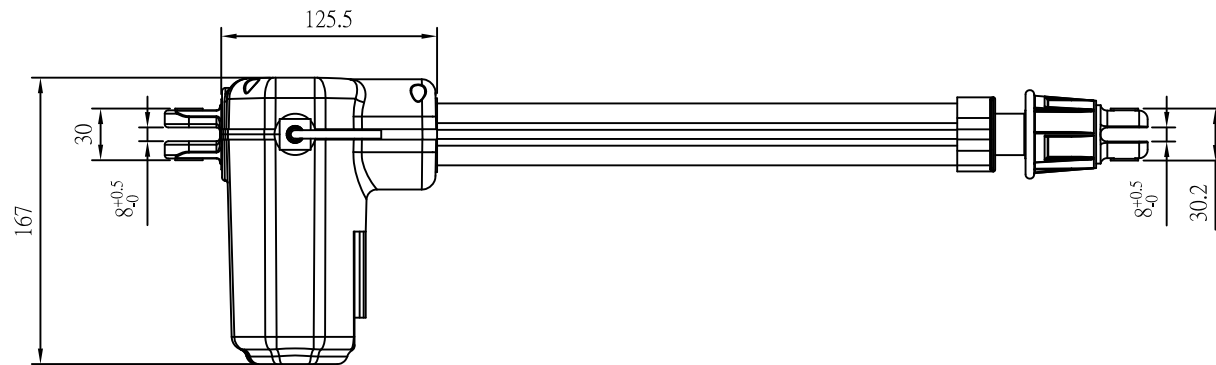

Pivot angle

UNIT:mm

 MOTTECK [®] MOTORIZE OUR WORLD	DATE:
	20 January 2016
TITLE:	MD60 MR1