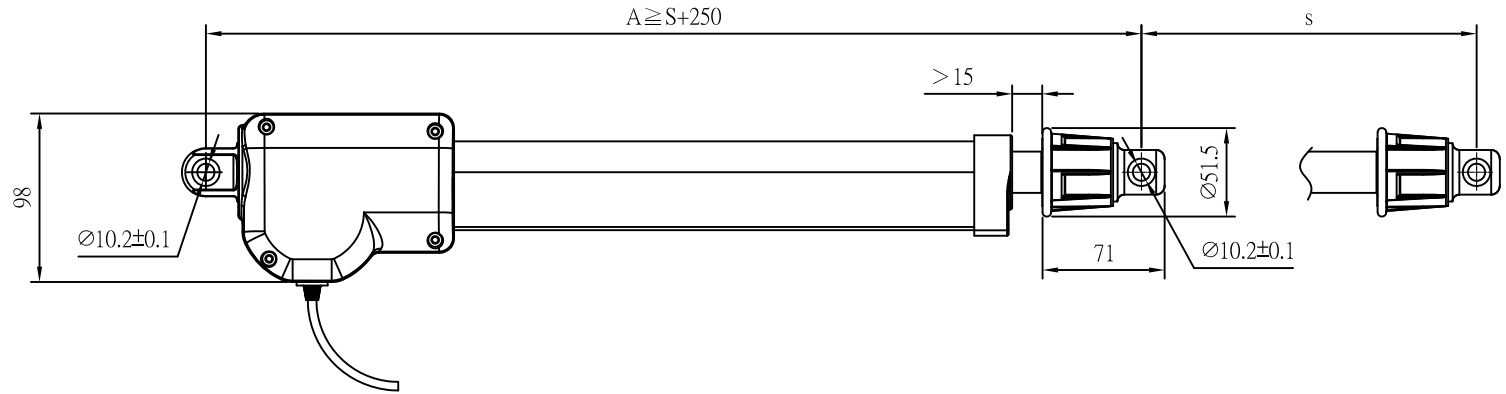

Pivot angle

UNIT:mm

 MOTTECK [®] MOTORIZE OUR WORLD	DATE:
	20 January 2016
TITLE:	MD60 MR1