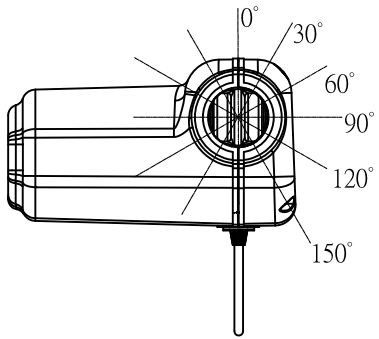

Pivot angle

UNIT:mm

 MOTTECK [®] MOTORIZE OUR WORLD	DATE:
	20 January 2016
TITLE:	MD60 MR1